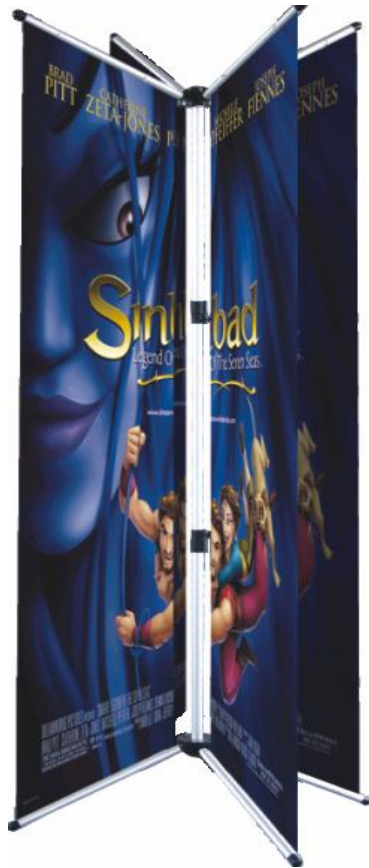

Others

SZ-4F Four Side Screen 30cm x 2m

Weight: 8kg

SZ-PT Pop-up Chair 75cm x 48cm x 25cm

Weight: 3kg