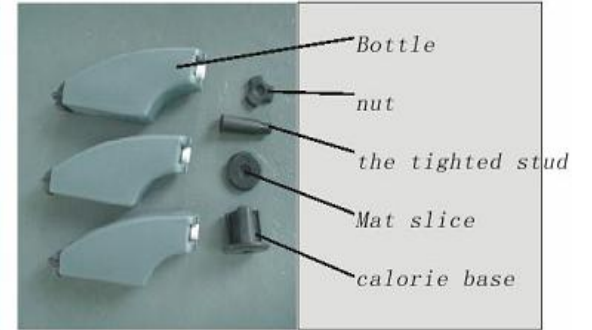

Water Tank Water Tank

SZ-WT-Tstand

Water Tank Double Side with T-stand

60cm x 1.8m

Weight: 8kg (with water)

Assemble Instruction:

1. Insert the bottle into the calorie base